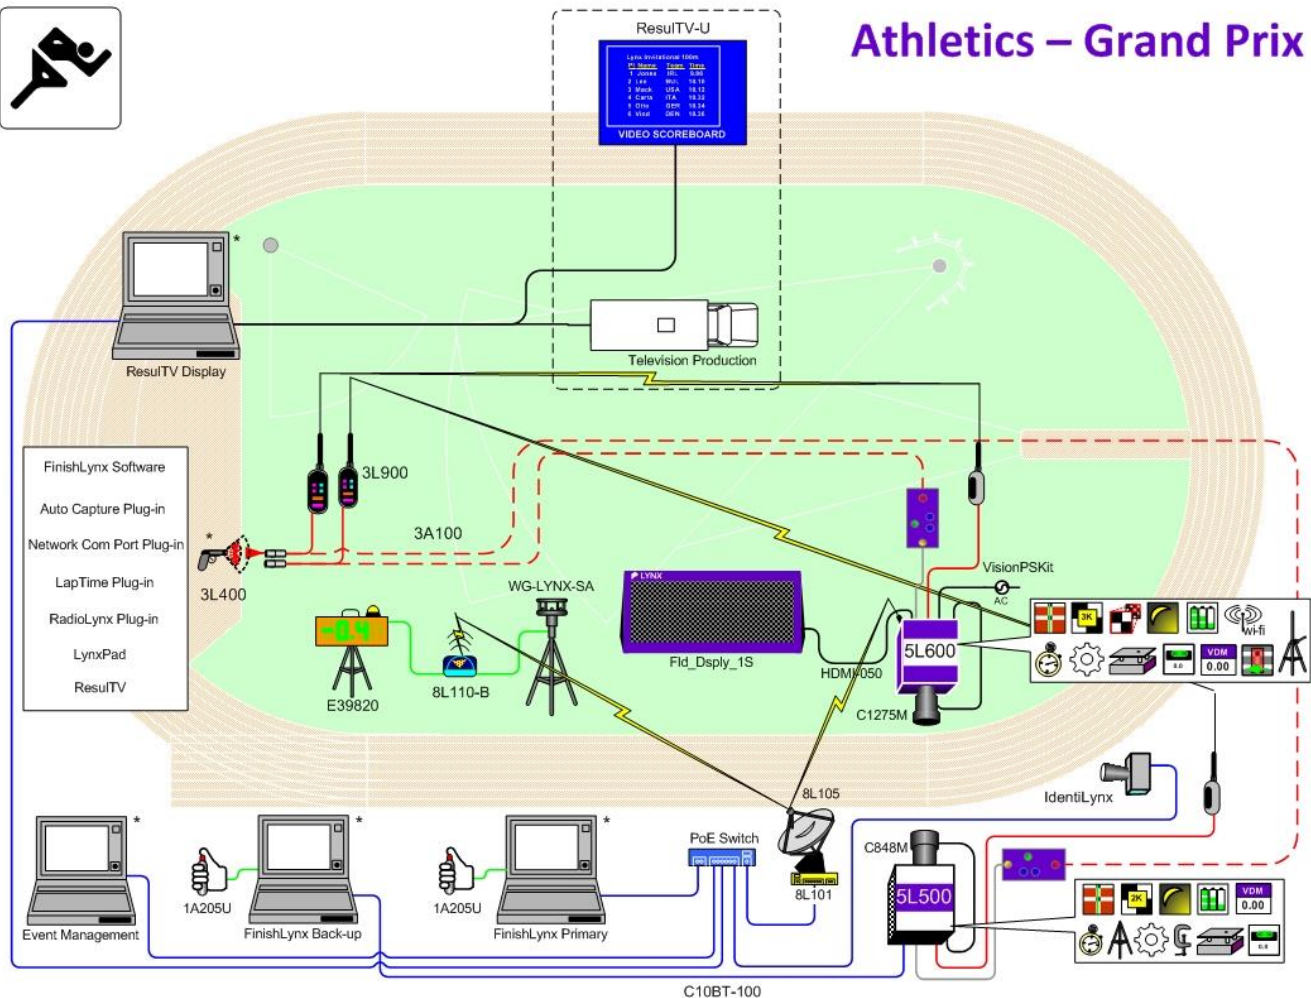

Athletics – Grand Prix

* Computers, starting pistol, video scoreboard, and television production vehicle not included in package